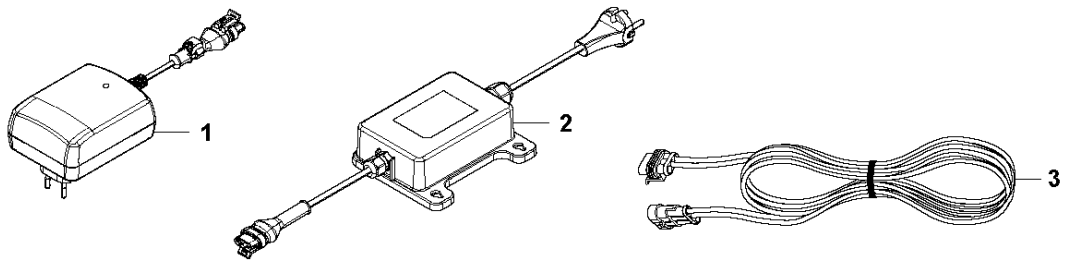

H GARDENA SILENO, SILENO+ INSTALLATION ACCESSORIES

INSTALLATIONSTILLBEHÖR SILENO:R100Li/R100LiC,SILENO+:R130Li/R130LiC/R160Li/R160LiC, 2018-

Ref	Artikelnr	Beskrivning	Anmärkning	ANT SATS AL
1	593 16 36-01	DRIVENHET	Power Supply EU	1
2	584 86 26-01	DRIVENHET	EU	1
2	590 44 22-03	DRIVENHET	Power Supply CH	1
3	579 82 51-01	KABLAGE KPL	Low Voltage Cable 20 m	1
3	579 82 51-02	KABLAGE KPL	Low Voltage Cable 10 m	1
3	579 82 51-03	KABLAGE KPL	Low Voltage Cable 3 m	1
4	966 80 98-01	KLAMMER	Staples 100 pcs, Gardena Blister Pack	1
4	Gardena409020	TBD	Staples 100 pcs, Gardena Blister Pack	1
6	967 10 48-01	VAJER	Loop Wire 50 m, Gardena Blister Pack	1
6	Gardena405820	TBD	Loop Wire 50 m, Gardena Blister Pack	1
6	966 80 96-01	VAJER	Loop Wire 150 m, Gardena Blister Pack	1
6	Gardena408820	TBD	Loop Wire 150 m, Gardena Blister Pack	1
7	580 48 91-01	KNIV	4087-00.701.00	1
7	966 80 95-01	KNIV	Blades 9 pcs, Gardena Blister Pack	1
7	Gardena408720	TBD	Blades 9 pcs, Gardena Blister Pack	1
7	577 60 65-05	BLADE SET	Long Life Safety Blades, 45 pcs	1
7	577 60 66-04	BLADE SET	Long Life Safety Blades, 300 pcs	1
8	535 12 90-01	KOPPLING	Loop Wire Connector 1 pcs	1
9	501 98 02-01	KOPPLING	Splice 1 pcs	1
9	501 98 02-02	KOPPLING	Splice KIT 50 pcs	1
10	966 80 97-01	KOPPLING	2 Connectors + 6 Splices, Gardena Blister Pack	1
10	Gardena408920	TBD	2 Connectors + 6 Splices, Gardena Blister Pack	1
10	579 04 81-01	TILLBEHÖRSPÅSE	5 Connectors + 5 Splices	1
11	586 27 79-01	ETIKETT	Sticker Cable Markers 10 pcs	1
12	596 50 55-01	AGGREGAT	19005-00.600.00	1
13	589 20 95-01	ADAPTER	Power Supply, Gardena smart system (LiC) EU	1
13	589838101	TBD	Power Supply, Gardena smart system (LiC) UK	1
14	501 65 70-01	VAJER	LAN Cable, Gardena smart system (LiC)	1
15	502 40 53-01	DEKAL	Label Anti-Theft	1
16	115860001	TBD	Operator's Manual, Swedish	1
16	115860006	TBD	Operator's Manual, Danish	1
16	115860011	TBD	Operator's Manual, Finnish	1
16	115860021	TBD	Operator's Manual, Norwegian	1
16	115860026	TBD	Operator's Manual, English	1
16	115860031	TBD	Operator's Manual, French	1
16	115860036	TBD	Operator's Manual, Dutch	1
16	115860041	TBD	Operator's Manual, Italian	1
16	115860046	TBD	Operator's Manual, Spanish	1
16	115860051	TBD	Operator's Manual, German	1
16	115860058	TBD	Operator's Manual, Hungarian	1
16	115860059	TBD	Operator's Manual, Portuguese	1
16	115860061	TBD	Operator's Manual, Polish	1
16	115860063	TBD	Operator's Manual, Estonian	1
16	115860064	TBD	Operator's Manual, Lettish	1