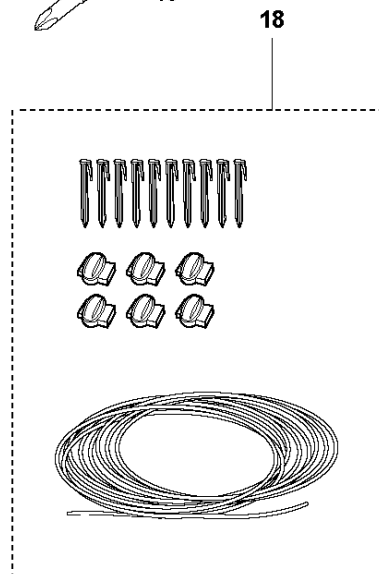

H GARDENA SILENO, SILENO+ INSTALLATION ACCESSORIES

INSTALLATIONSTILLBEHÖR SILENO:R100Li/R100LiC,SILENO+:R130Li/R130LiC/R160Li/R160LiC, 2018-

Ref	Artikelnr	Beskrivning	Anmärkning	ANT SATS AL
1	593 16 36-01	DRIVENHET	Power Supply EU	1
2	584 86 26-01	DRIVENHET	EU	1
2	590 44 22-03	DRIVENHET	Power Supply CH	1
3	579 82 51-01	KABLAGE KPL	Low Voltage Cable 20 m	1
3	579 82 51-02	KABLAGE KPL	Low Voltage Cable 10 m	1
3	579 82 51-03	KABLAGE KPL	Low Voltage Cable 3 m	1
4	966 80 98-01	KLAMMER	Staples 100 pcs, Gardena Blister Pack	1
4	Gardena409020	TBD	Staples 100 pcs, Gardena Blister Pack	1
6	967 10 48-01	VAJER	Loop Wire 50 m, Gardena Blister Pack	1
6	Gardena405820	TBD	Loop Wire 50 m, Gardena Blister Pack	1
6	966 80 96-01	VAJER	Loop Wire 150 m, Gardena Blister Pack	1
6	Gardena408820	TBD	Loop Wire 150 m, Gardena Blister Pack	1
7	580 48 91-01	KNIV	4087-00.701.00	1
7	966 80 95-01	KNIV	Blades 9 pcs, Gardena Blister Pack	1
7	Gardena408720	TBD	Blades 9 pcs, Gardena Blister Pack	1
7	577 60 65-05	BLADE SET	Long Life Safety Blades, 45 pcs	1
7	577 60 66-04	BLADE SET	Long Life Safety Blades, 300 pcs	1
8	535 12 90-01	KOPPLING	Loop Wire Connector 1 pcs	1
9	501 98 02-01	KOPPLING	Splice 1 pcs	1
9	501 98 02-02	KOPPLING	Splice KIT 50 pcs	1
10	966 80 97-01	KOPPLING	2 Connectors + 6 Splices, Gardena Blister Pack	1
10	Gardena408920	TBD	2 Connectors + 6 Splices, Gardena Blister Pack	1
10	579 04 81-01	TILLBEHÖRSPÅSE	5 Connectors + 5 Splices	1
11	586 27 79-01	ETIKETT	Sticker Cable Markers 10 pcs	1
12	596 50 55-01	AGGREGAT	19005-00.600.00	1
13	589 20 95-01	ADAPTER	Power Supply, Gardena smart system (LiC) EU	1
13	589838101	TBD	Power Supply, Gardena smart system (LiC) UK	1
14	501 65 70-01	VAJER	LAN Cable, Gardena smart system (LiC)	1
15	502 40 53-01	DEKAL	Label Anti-Theft	1
16	115860001	TBD	Operator's Manual, Swedish	1
16	115860006	TBD	Operator's Manual, Danish	1
16	115860011	TBD	Operator's Manual, Finnish	1
16	115860021	TBD	Operator's Manual, Norwegian	1
16	115860026	TBD	Operator's Manual, English	1
16	115860031	TBD	Operator's Manual, French	1
16	115860036	TBD	Operator's Manual, Dutch	1
16	115860041	TBD	Operator's Manual, Italian	1
16	115860046	TBD	Operator's Manual, Spanish	1
16	115860051	TBD	Operator's Manual, German	1
16	115860058	TBD	Operator's Manual, Hungarian	1
16	115860059	TBD	Operator's Manual, Portuguese	1
16	115860061	TBD	Operator's Manual, Polish	1
16	115860063	TBD	Operator's Manual, Estonian	1
16	115860064	TBD	Operator's Manual, Lettish	1