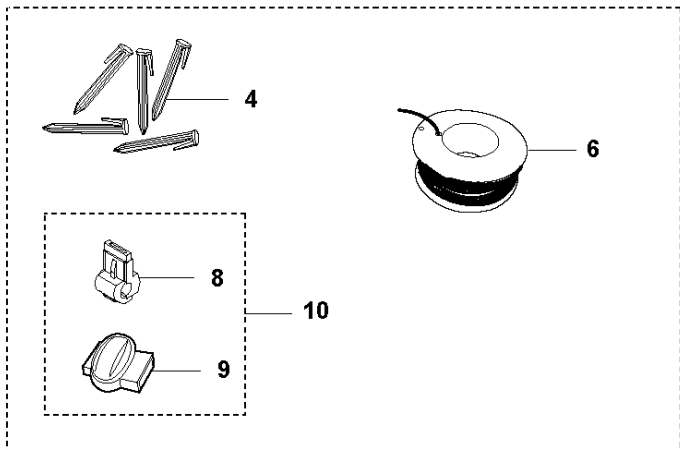

H GARDENA SILENO, SILENO+ INSTALLATION ACCESSORIES

INSTALLATIONSTILLBEHÖR SILENO:R100Li/R100LiC,SILENO+:R130Li/R130LiC/R160Li/R160LiC, 2018-

Ref	Artikelnr	Beskrivning	Anmärkning	ANT SATS AL
1	593 16 36-01	DRIVENHET	Power Supply EU	1
2	584 86 26-01	DRIVENHET	EU	1
2	590 44 22-03	DRIVENHET	Power Supply CH	1
3	579 82 51-01	KABLAGE KPL	Low Voltage Cable 20 m	1
3	579 82 51-02	KABLAGE KPL	Low Voltage Cable 10 m	1
3	579 82 51-03	KABLAGE KPL	Low Voltage Cable 3 m	1
4	966 80 98-01	KLAMMER	Staples 100 pcs, Gardena Blister Pack	1
4	Gardena409020	TBD	Staples 100 pcs, Gardena Blister Pack	1
6	967 10 48-01	VAJER	Loop Wire 50 m, Gardena Blister Pack	1
6	Gardena405820	TBD	Loop Wire 50 m, Gardena Blister Pack	1
6	966 80 96-01	VAJER	Loop Wire 150 m, Gardena Blister Pack	1
6	Gardena408820	TBD	Loop Wire 150 m, Gardena Blister Pack	1
7	580 48 91-01	KNIV	4087-00.701.00	1
7	966 80 95-01	KNIV	Blades 9 pcs, Gardena Blister Pack	1
7	Gardena408720	TBD	Blades 9 pcs, Gardena Blister Pack	1
7	577 60 65-05	BLADE SET	Long Life Safety Blades, 45 pcs	1
7	577 60 66-04	BLADE SET	Long Life Safety Blades, 300 pcs	1
8	535 12 90-01	KOPPLING	Loop Wire Connector 1 pcs	1
9	501 98 02-01	KOPPLING	Splice 1 pcs	1
9	501 98 02-02	KOPPLING	Splice KIT 50 pcs	1
10	966 80 97-01	KOPPLING	2 Connectors + 6 Splices, Gardena Blister Pack	1
10	Gardena408920	TBD	2 Connectors + 6 Splices, Gardena Blister Pack	1
10	579 04 81-01	TILLBEHÖRSPÅSE	5 Connectors + 5 Splices	1
11	586 27 79-01	ETIKETT	Sticker Cable Markers 10 pcs	1
12	596 50 55-01	AGGREGAT	19005-00.600.00	1
13	589 20 95-01	ADAPTER	Power Supply, Gardena smart system (LiC) EU	1
13	589838101	TBD	Power Supply, Gardena smart system (LiC) UK	1
14	501 65 70-01	VAJER	LAN Cable, Gardena smart system (LiC)	1
15	502 40 53-01	DEKAL	Label Anti-Theft	1
16	115860001	TBD	Operator's Manual, Swedish	1
16	115860006	TBD	Operator's Manual, Danish	1
16	115860011	TBD	Operator's Manual, Finnish	1
16	115860021	TBD	Operator's Manual, Norwegian	1
16	115860026	TBD	Operator's Manual, English	1
16	115860031	TBD	Operator's Manual, French	1
16	115860036	TBD	Operator's Manual, Dutch	1
16	115860041	TBD	Operator's Manual, Italian	1
16	115860046	TBD	Operator's Manual, Spanish	1
16	115860051	TBD	Operator's Manual, German	1
16	115860058	TBD	Operator's Manual, Hungarian	1
16	115860059	TBD	Operator's Manual, Portuguese	1
16	115860061	TBD	Operator's Manual, Polish	1
16	115860063	TBD	Operator's Manual, Estonian	1
16	115860064	TBD	Operator's Manual, Lettish	1