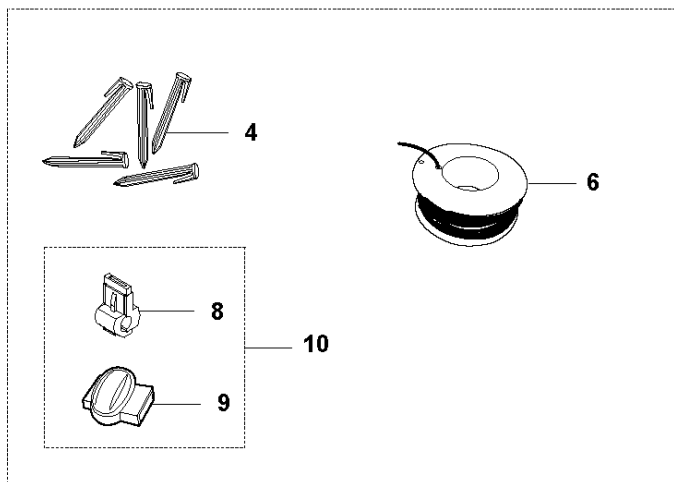

H GARDENA SILENO, SILENO+ INSTALLATION ACCESSORIES

INSTALLATIONSTILLBEHÖR
R130Li/R130LiC/R160Li/R160LiC, 2017-01

SILENO: R100Li/R100LiC, SILENO+:

Ref	Artikelnr	Beskrivning	Anmärkning	ANT SATS AL
1	593 16 36-01	DRIVENHET	Power Supply EU	1
2	584 86 26-01	DRIVENHET	EU	1
2	590 44 22-03	DRIVENHET	Power Supply CH	1
3	579 82 51-01	KABLAGE KPL	Low Voltage Cable 20 m	1
3	579 82 51-02	KABLAGE KPL	Low Voltage Cable 10 m	1
3	579 82 51-03	KABLAGE KPL	Low Voltage Cable 3 m	1
4	966 80 98-01	KLAMMER	Staples 100 pcs, Gardena Blister Pack	1
4	Gardena409020	TBD	Staples 100 pcs, Gardena Blister Pack	1
5	575 23 86-03	SCREW KIT	Screw KIT	1
6	967 10 48-01	VAJER	Loop Wire 50 m, Gardena Blister Pack	1
6	Gardena405820	TBD	Loop Wire 50 m, Gardena Blister Pack	1
6	966 80 96-01	VAJER	Loop Wire 150 m, Gardena Blister Pack	1
6	Gardena408820	TBD	Loop Wire 150 m, Gardena Blister Pack	1
7	580 48 91-01	KNIV	4087-00.701.00	1
7	966 80 95-01	KNIV	Blades 9 pcs, Gardena Blister Pack	1
7	Gardena408720	TBD	Blades 9 pcs, Gardena Blister Pack	1
7	577 60 65-05	BLADE SET	Long Life Safety Blades, 45 pcs	1
7	577 60 66-04	BLADE SET	Long Life Safety Blades, 300 pcs	1
8	535 12 90-01	KOPPLING	Loop Wire Connector 1 pcs	1
9	501 98 02-01	KOPPLING	Splice 1 pcs	1
9	501 98 02-02	KOPPLING	Splice KIT 50 pcs	1
10	966 80 97-01	KOPPLING	2 Connectors + 6 Splices, Gardena Blister Pack	1
10	Gardena408920	TBD	2 Connectors + 6 Splices, Gardena Blister Pack	1
10	579 04 81-01	TILLBEHÖRSPÅSE	5 Connectors + 5 Splices	1
11	586 27 79-01	ETIKETT	Sticker Cable Markers 10 pcs	1
12	596 50 55-01	AGGREGAT	19005-00.600.00	1
13	589 20 95-01	ADAPTER	Power Supply, Gardena smart system (LiC) EU	1
13	589838101	TBD	Power Supply, Gardena smart system (LiC) UK	1
14	501 65 70-01	VAJER	LAN Cable, Gardena smart system (LiC)	1
15	502 40 53-01	DEKAL	Label Anti-Theft	1
16	115860001	TBD	Operator's Manual, Swedish	1
16	115860006	TBD	Operator's Manual, Danish	1
16	115860011	TBD	Operator's Manual, Finnish	1
16	115860021	TBD	Operator's Manual, Norwegian	1
16	115860026	TBD	Operator's Manual, English	1
16	115860031	TBD	Operator's Manual, French	1
16	115860036	TBD	Operator's Manual, Dutch	1
16	115860041	TBD	Operator's Manual, Italian	1
16	115860046	TBD	Operator's Manual, Spanish	1
16	115860051	TBD	Operator's Manual, German	1
16	115860058	TBD	Operator's Manual, Hungarian	1
16	115860059	TBD	Operator's Manual, Portuguese	1
16	115860061	TBD	Operator's Manual, Polish	1
16	115860063	TBD	Operator's Manual, Estonian	1
16	115860064	TBD	Operator's Manual, Lettish	1